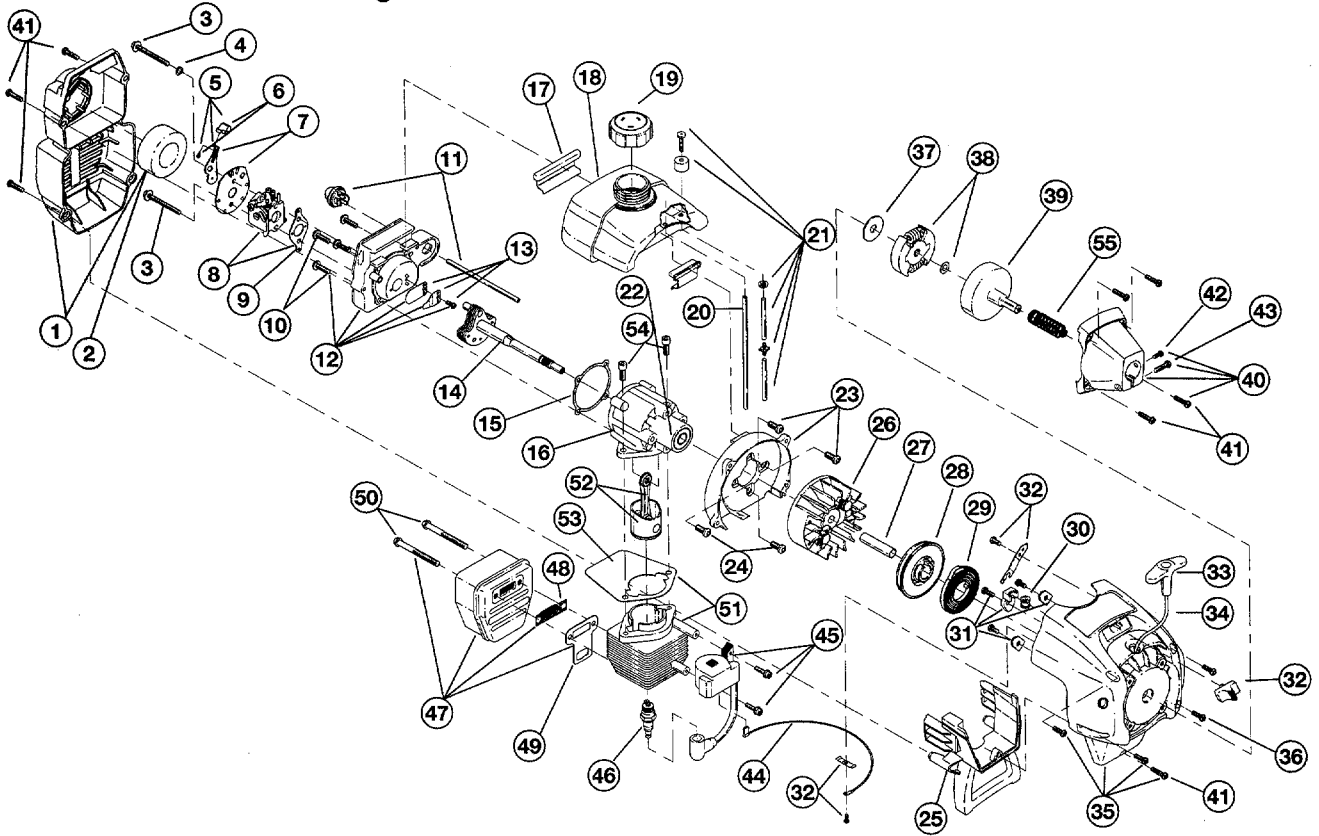

SECTION 9: PARTS LIST FOR MODEL 31A-116-000

Engine Parts

Boom and J-Handle Parts

MODEL 31A-116-000: Engine, Boom, and J-Handle Parts

Ref. No.	Part No.	ENGINE Part Description
1	182059	Air Cleaner/Muffler Cover Assembly (includes 2 & 41)
2	180350B	Air Cleaner Filter
3	180351	Carburetor Mounting Screw Assembly
4	180226	Wavey Washer
5	182160	Choke Lever Assembly (includes 6)
6	182161	Choke Knob and Screw
7	182162	Choke Lever and Plate (includes 5)
8	182062	Carburetor Assembly W/Limiter Caps (includes 9 & 21)
9	610675	Carburetor Gasket
10	181860	Carb Mount Screw
11	181558	Primer and Hose Assembly
12	182063	Carb Mount Assembly (includes 10)
13	684451	Reed Assembly
14	182790	Power Shaft Assembly
15	612115	Carburetor Mount Gasket
16	182791	Crank Case Service Assembly (includes 10, 14 & 24)
17	612134	Rear Mounting Pad
18	181438	Fuel Tank Assembly (includes 19-21)
19	180000B	Fuel Cap Assembly
20	181168	Fuel Return Line
21	682039	Fuel Line Assembly
22	145308	Front Mounting Pad
23	153520	Shroud Assembly
24	181861	Shroud Screw
25	182064	Shroud Extension and Stand
26	181867	Flywheel Assembly
27	181065	Spacer
28	181597	Recoil Pulley Assembly
29	613102	Recoil Spring
30	611061	Rope Guide
31	181441	Pulley Retainer Assembly
32	182618	Switch Assembly (includes 44)
33	181079	Pull Handle

*Items Not Shown

Ref. No.	Part No.	BOOM & J-HANDLE Part Description
1	182808	Throttle Housing and Trigger Assembly (includes 2 & 3)
2	610314	Throttle Trigger Spring
3	182385	Throttle Trigger
4	182068	Throttle Cable Assembly
5	182309	Upper Drive Shaft Housing Assembly
6	180687	J-Handle Assembly (includes 7 & 8)
7	612831	Grip
8	612021	Tube Closure
9	683295	Handle Bracket Assembly (includes 10-15)
10	181811	Screw
11	181812	Upper Handle Clamp
12	181813	Middle Handle Clamp
13	181814	Lower Handle Clamp