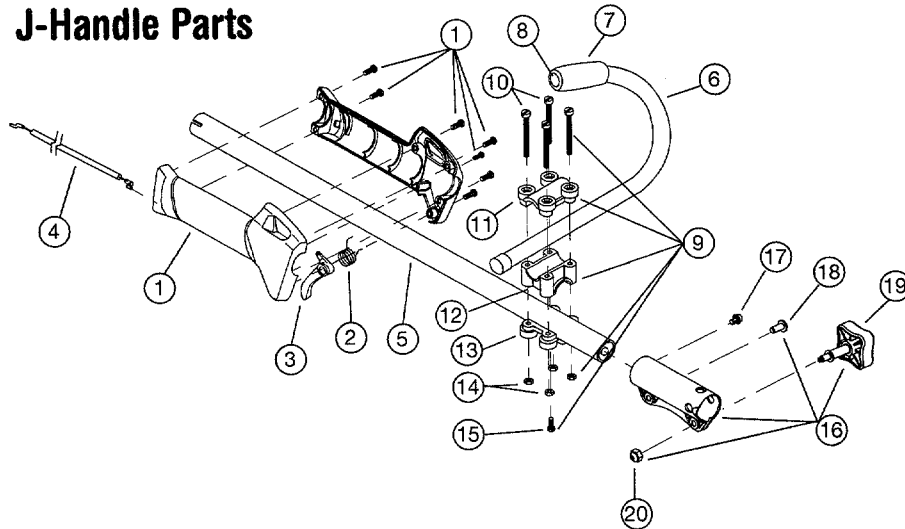

SECTION 9: PARTS LIST FOR MODEL 31A-116-000

Engine Parts

Boom and J-Handle Parts

MODEL 31A-116-000: Engine, Boom, and J-Handle Parts

Ref. No.	Part No.	ENGINE Part Description
1	182059	Air Cleaner/Muffler Cover Assembly (includes 2 & 41)
2	180350B	Air Cleaner Filter
3	180351	Carburetor Mounting Screw Assembly
4	180226	Wavey Washer
5	182160	Choke Lever Assembly (includes 6)
6	182161	Choke Knob and Screw
7	182162	Choke Lever and Plate (includes 5)
8	182062	Carburetor Assembly W/Limiter Caps (includes 9 & 21)
9	610675	Carburetor Gasket
10	181860	Carb Mount Screw
11	181558	Primer and Hose Assembly
12	182063	Carb Mount Assembly (includes 10)
13	684451	Reed Assembly
14	182790	Power Shaft Assembly
15	612115	Carburetor Mount Gasket
16	182791	Crank Case Service Assembly (includes 10, 14 & 24)
17	612134	Rear Mounting Pad
18	181438	Fuel Tank Assembly (includes 19-21)
19	180000B	Fuel Cap Assembly
20	181168	Fuel Return Line
21	682039	Fuel Line Assembly
22	145308	Front Mounting Pad
23	153520	Shroud Assembly
24	181861	Shroud Screw
25	182064	Shroud Extension and Stand
26	181867	Flywheel Assembly
27	181065	Spacer
28	181597	Recoil Pulley Assembly
29	613102	Recoil Spring
30	611061	Rope Guide
31	181441	Pulley Retainer Assembly
32	182618	Switch Assembly (includes 44)
33	181079	Pull Handle

*Items Not Shown

Ref. No.	Part No.	BOOM & J-HANDLE Part Description
1	182808	Throttle Housing and Trigger Assembly (includes 2 & 3)
2	610314	Throttle Trigger Spring
3	182385	Throttle Trigger
4	182068	Throttle Cable Assembly
5	182309	Upper Drive Shaft Housing Assembly
6	180687	J-Handle Assembly (includes 7 & 8)
7	612831	Grip
8	612021	Tube Closure
9	683295	Handle Bracket Assembly (includes 10-15)
10	181811	Screw
11	181812	Upper Handle Clamp
12	181813	Middle Handle Clamp
13	181814	Lower Handle Clamp