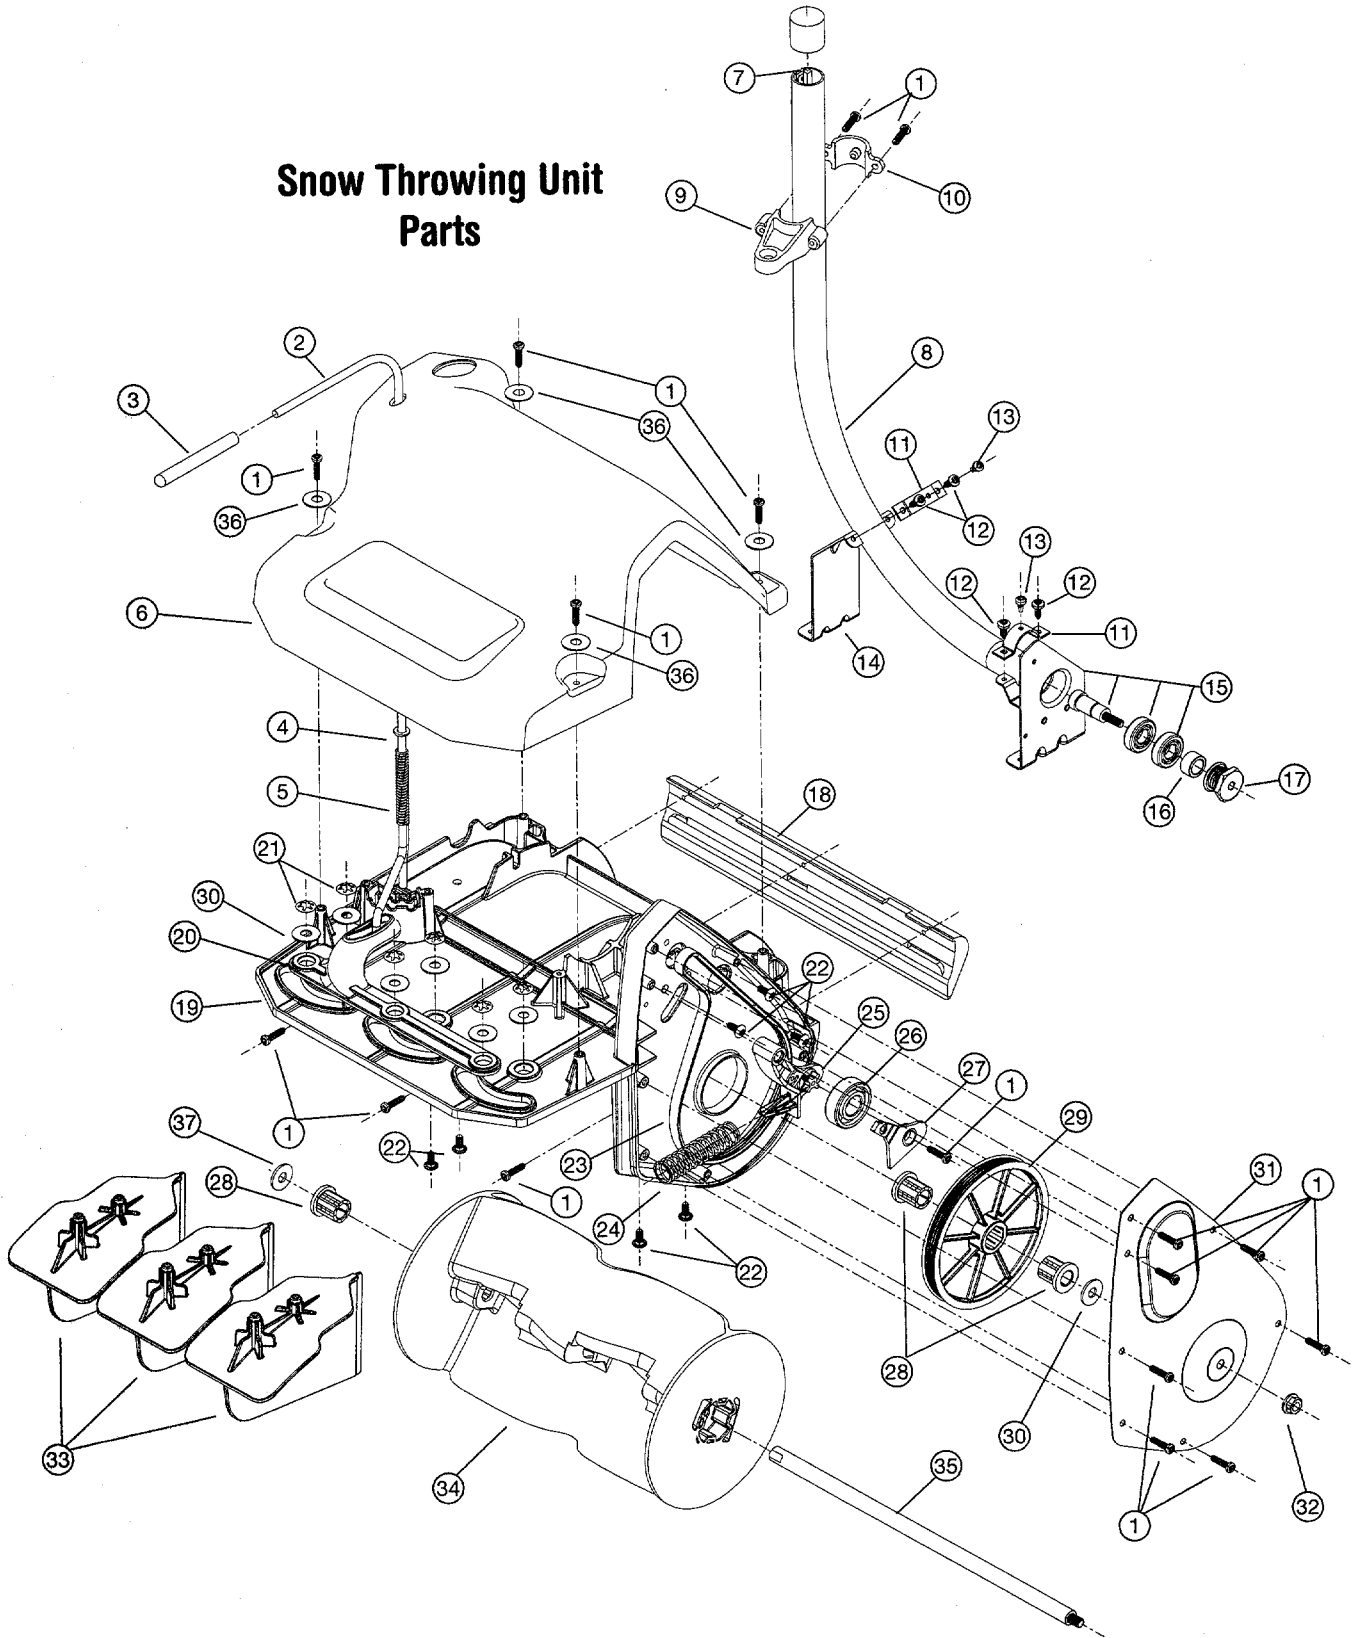

MODEL 31A-116-000

Snow Throwing Unit Parts

MODEL 31A-116-000: Snow Throwing Unit

Ref. No.	Part No.	SNOW THROWING UNIT Part Description
1	181345	Screw
2	791-00000	Vane Control Handle
3	791-00001	Grip
4	736-0142	Washer
5	791-00002	Spring
6	791-00003	Cover
7	181852	Flex Shaft
8	181352	Drive Shaft Assembly
9	791-00004	Clamp, LH
10	791-00005	Clamp, RH
11	181355	Clamp
12	181353	Screw
13	181607	Screw, Anti-rotation
14	791-00006	Drive Housing Bracket, RH
15	791-00007	Drive Housing Bracket, LH
16	791-00008	Spacer
17	791-00009	Drive Pulley
18	791-00010	Scraper
19	791-00011	Snow Thrower Housing
20	791-00012	Vane Control
21	791-00013	Pushnut
22	181372	Screw
23	791-00014	Drive Belt
24	791-00015	Spring
25	791-00016	Idler Arm
26	741-0124	Ball Bearing
27	791-00017	Keeper
28	741-0503	Flange Bearing
29	791-00018	Driven Pulley
30	736-0159	Washer
31	791-00019	Belt Case Cover
32	712-3004A	Flange Lock Nut
33	791-00020	Vane
34	791-00021	Rotor
35	791-00022	Rotor Shaft
36	182409	Washer
37	182910	Washer